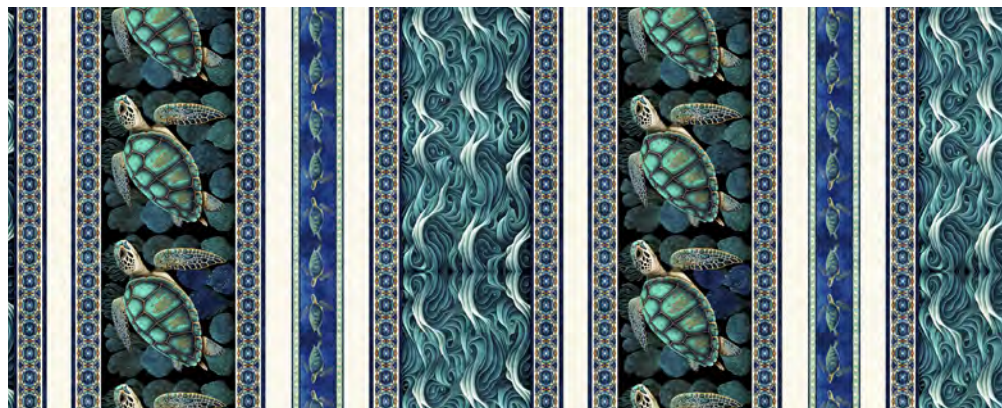

# Endless Blues

DIGITAL QUILT TOP AVAILABLE!

30040 E (36")  
Sea Turtle Picture Patch

30040 N (36")  
Sea Turtle Picture Patch

30042 Q Sea Turtle Decorative Stripe

30044 Q Sea Turtle Toss

Fabric expected to ship mid February