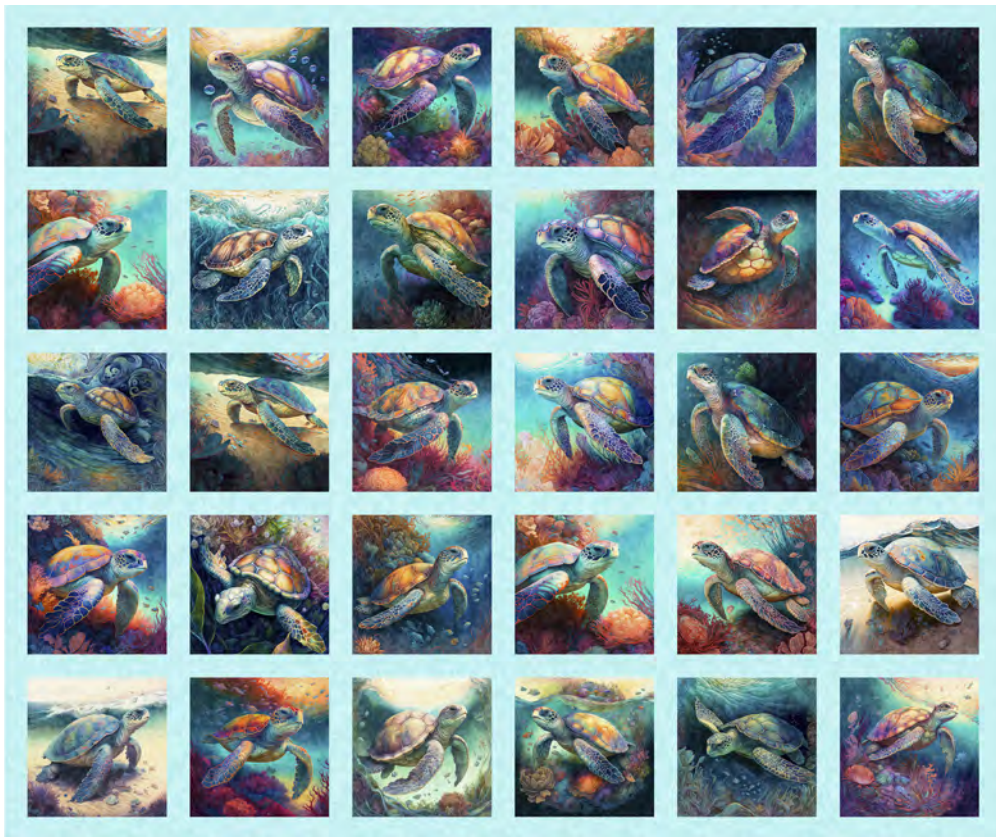

# Endless Blues

DIGITAL QUILT TOP AVAILABLE!

30040 E (36")  
Sea Turtle Picture Patch

30040 N (36")  
Sea Turtle Picture Patch

30042 Q Sea Turtle Decorative Stripe

30044 Q Sea Turtle Toss

Fabric expected to ship mid February